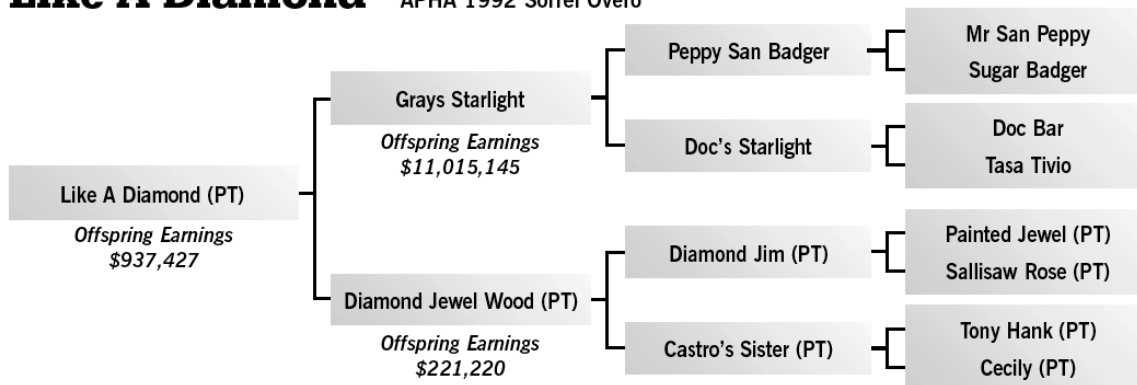

Like A Diamond

APHA 1992 Sorrel Overo

Like A Diamond APHA 1992 Sorrel Overo

Owned by:
Susan Hearst

Standing at:
Oswood Stallion Station
Weatherford, TX
(817) 599-4560

Like A Diamond APHA 1992 Sorrel Overo

Top Offspring

black type PEDIGREE

Sire:

GRAYS STARLIGHT: Lifetime earnings of \$41,128. A leading sire of aged event money earners, exceeding \$11,000,000. He ranks as one of the top 15 of Equi-Stat's All-Time Leading Cutting Sires.